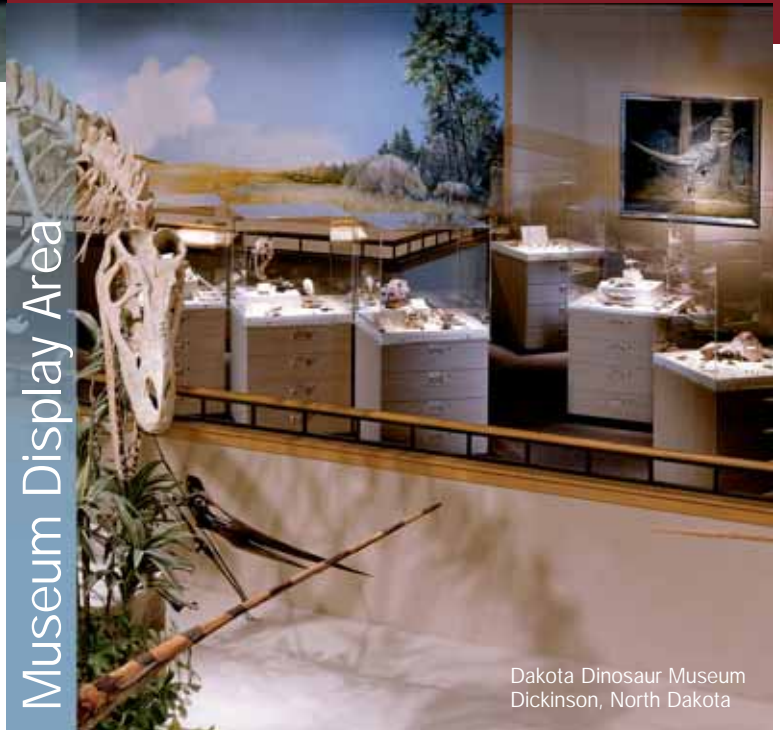

Florida Department of Law Enforcement
Pensacola, Florida

Museum Display Area

Dakota Dinosaur Museum
Dickinson, North Dakota