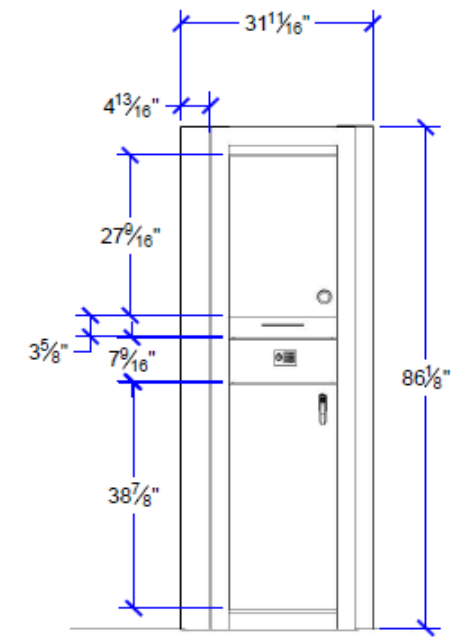

1 ISO 1  
SS-1 SCALE: 1/2" = 1'0"

1 PLAN  
SS-1 SCALE: 1/2" = 1'0"

1 SIDE  
SS-1 SCALE: 1/2" = 1'0"

Tray Storage

15" Writing Surfaces  
Flip Down Front  
w/ Pull Out Tray

Garage Style Door

1 FRONT  
SS-1 SCALE: 1/2" = 1'0"