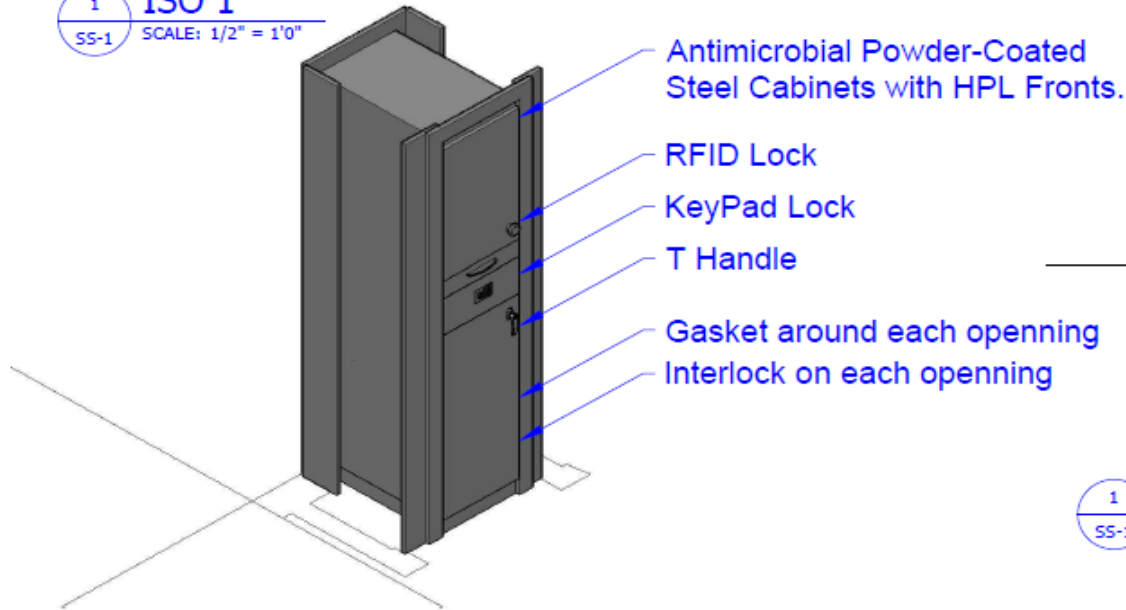

1 ISO 1  
SS-1 SCALE: 1/2" = 1'0"

1 PLAN  
SS-1 SCALE: 1/2" = 1'0"

1 SIDE  
SS-1 SCALE: 1/2" = 1'0"

Tray Storage

15" Writing Surfaces  
Flip Down Front  
w/ Pull Out Tray

Garage Style Door

1 FRONT  
SS-1 SCALE: 1/2" = 1'0"