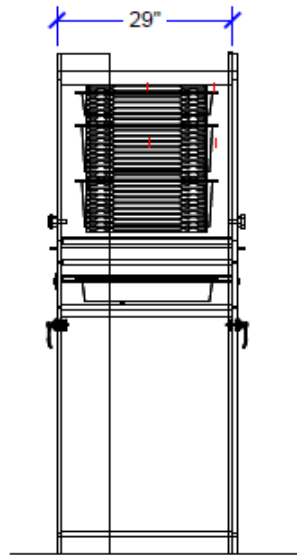

1 ISO 1  
SS-1 SCALE: 1/2" = 1'0"

1 PLAN  
SS-1 SCALE: 1/2" = 1'0"

1 SIDE  
SS-1 SCALE: 1/2" = 1'0"

Tray Storage

15" Writing Surfaces  
Flip Down Front  
w/ Pull Out Tray

Garage Style Door

1 FRONT  
SS-1 SCALE: 1/2" = 1'0"