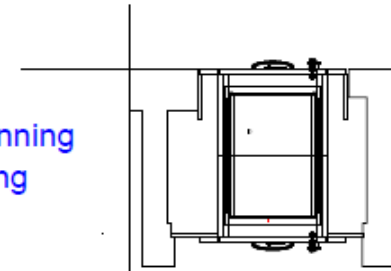

1 ISO 1  
SS-1 SCALE: 1/2" = 1'0"

1 PLAN  
SS-1 SCALE: 1/2" = 1'0"

1 SIDE  
SS-1 SCALE: 1/2" = 1'0"

Tray Storage

15" Writing Surfaces  
Flip Down Front  
w/ Pull Out Tray

Garage Style Door

1 FRONT  
SS-1 SCALE: 1/2" = 1'0"